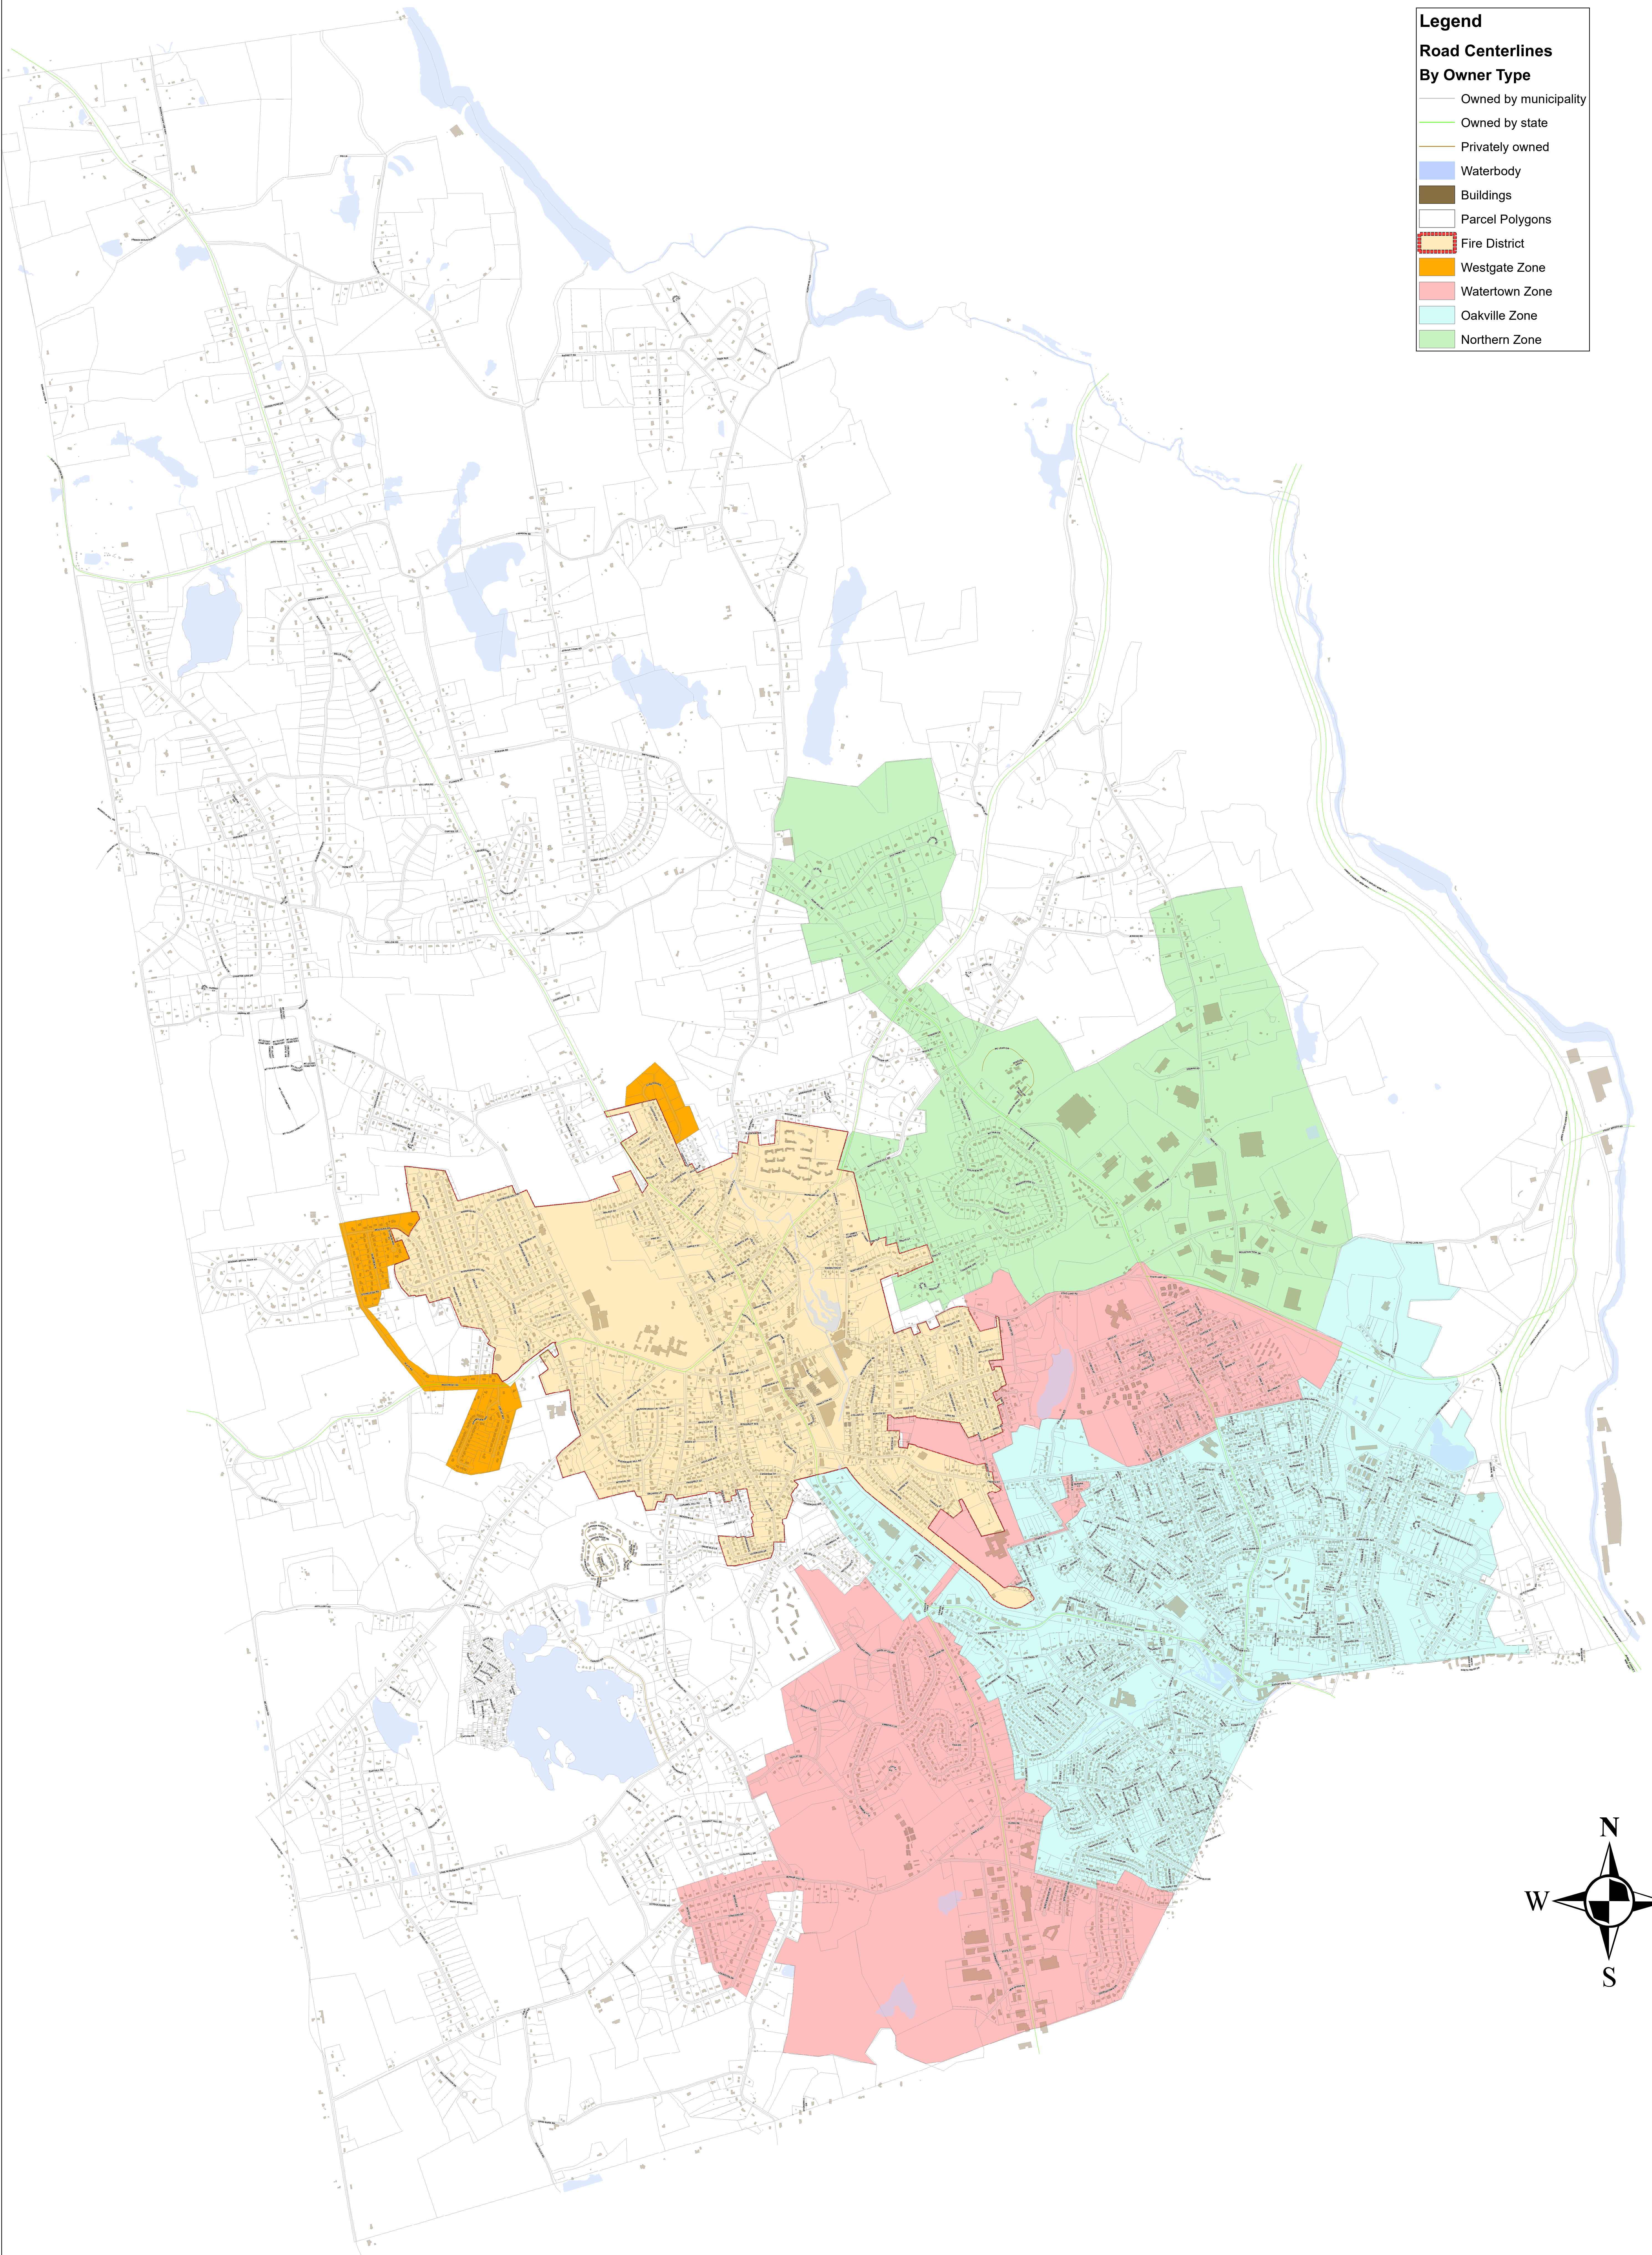

Watertown, CT Water Service Map 2025

Legend

Road Centerlines
By Owner Type

- Owned by municipality
- Owned by state
- Privately owned
- Waterbody
- Buildings
- Parcel Polygons
- Fire District
- Westgate Zone
- Watertown Zone
- Oakville Zone
- Northern Zone

1 inch = 1,000 feet